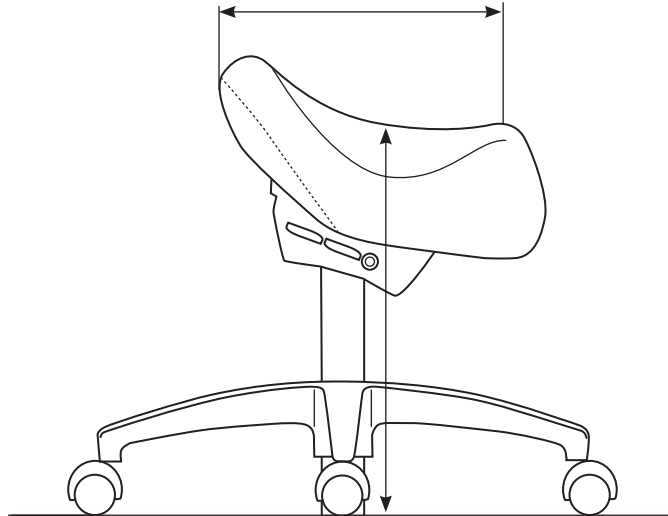

Bambach Saddle Seat®

Measurement Guide

Classic: 15" (38 cm)
Classic Plus: 17" (43 cm)
Classic Small: 13" (33 cm)

Height From The Seat To The Floor

Short Cylinder: lowest setting 20" (51cm) / highest setting 25" (63cm)
Medium Cylinder: lowest setting 24" (60cm) / highest setting 30" (77cm)
Tall Cylinder: lowest setting 26" (66cm) / highest setting 36" (91cm)

Classic: 15" (38 cm)
Classic Plus: 17" (43 cm)
Classic Small: 13" (33 cm)

Schematic representation. Minor deviations possible.