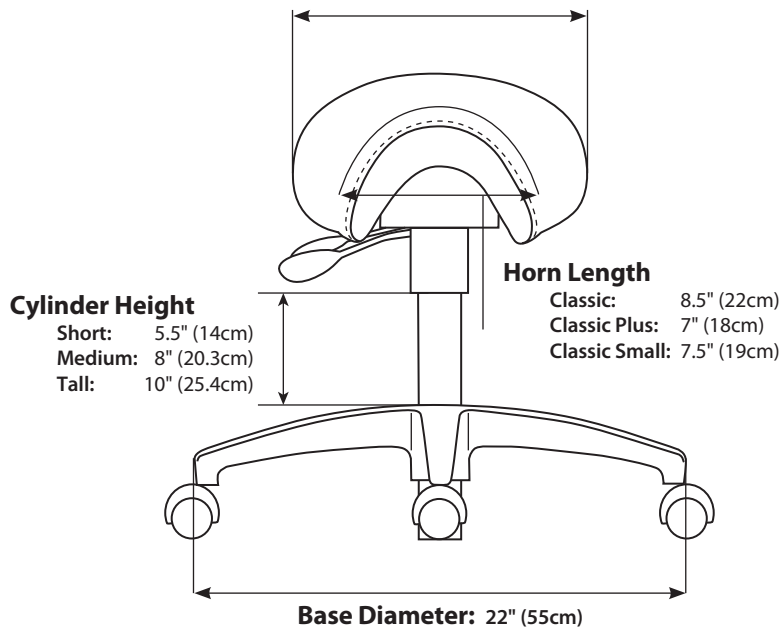

Bambach Saddle Seat®

Measurement Guide

Classic: 15" (38 cm)
Classic Plus: 17" (43 cm)
Classic Small: 13" (33 cm)

Height From The Seat To The Floor

Short Cylinder: lowest setting 20" (51cm) / highest setting 25" (63cm)
Medium Cylinder: lowest setting 24" (60cm) / highest setting 30" (77cm)
Tall Cylinder: lowest setting 26" (66cm) / highest setting 36" (91cm)

Classic: 15" (38 cm)
Classic Plus: 17" (43 cm)
Classic Small: 13" (33 cm)

Schematic representation. Minor deviations possible.