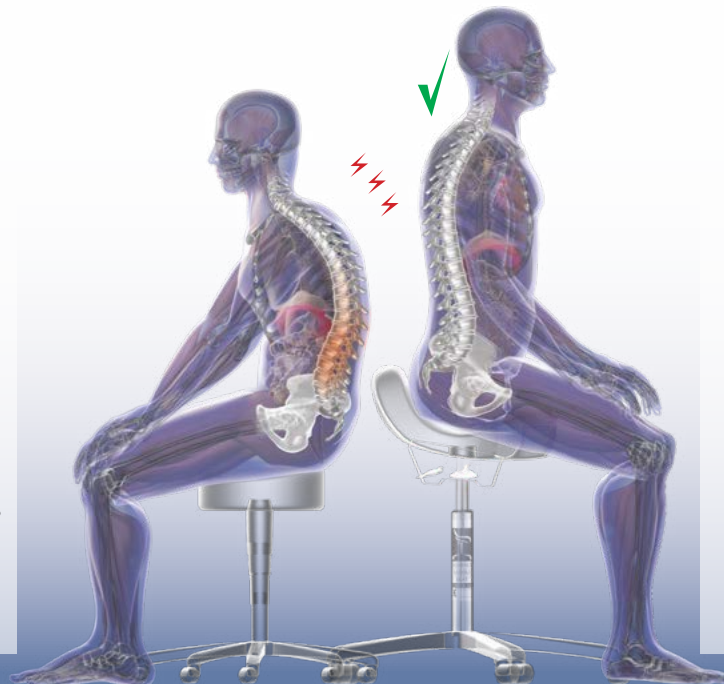

Sitting on a flat stool forces the spine into an unnatural C-shaped curve.

Unnatural spinal curvature increases stress on the discs which can lead to pain. The 4th and 5th lumbar discs are the “classic” trouble spots.

The ideal angle of the hips to the spine before causing undue stress is 45° to 50°. Sitting on a flat chair tends to bend the hips at 90° to the spine, causing it to deform into the “C” shape.

The special shape of the Bambach Saddle Seat helps to preserve the natural curvature of the spine.

Maintaining the natural S-shape of the spine (right) means the discs are not put under harmful pressure, helping to avoid back pain and related problems.

The hips are kept at the optimum angle of about 45° to the spine, so thigh and back muscles are at their most relaxed.

NEW!

Features

BamBasic®

Bambach Classic

Original Bambach® Saddle	✓
Adjustable Seat Height	✓
Adjustable Seat Tilt	—
Seat Size Options	—
Warranty	—
Upholstery Custom Fabric	Vinyl
Color Selection	Black
Anti-microbial Upholstery Disinfectable	Limited
Backrest/Armrest (optional)	—
Selection of Gas Lifts (optional foot release)	Standard Size M (Black)
Base	Fiber-reinforced Plastic (Black)
Selection of Castors	(Standard for Hard Floors)
Load Capacity	240 lbs